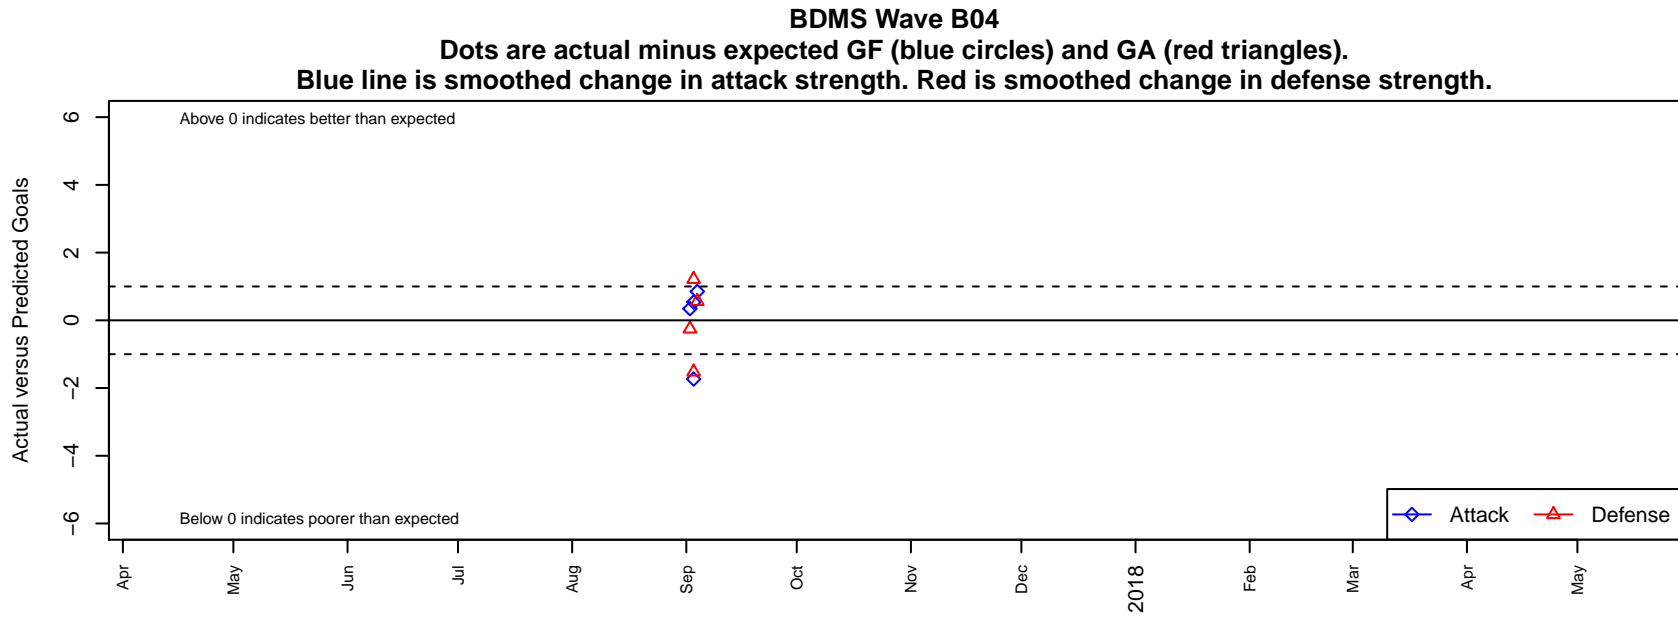

# BDMS Wave B04

, BC  
B04 total strength=1333  
attack=10.5 defense=3.83

alt names used:  
BDMS WAVE (CND)

Venues played:  
2017 SX Cup U14 Metro – Tier 2 U14

<b>date</b>	<b>home</b>		<b>away</b>		<b>venue</b>	<b>pred.home</b>	<b>pred.away</b>
2017-09-04	UISA Riptide B04	1	BDMS Wave B04	3	2017 SX Cup U14 Metro – Tier 2 U14	1.56	2.15
2017-09-03	BDMS Wave B04	1	Washington East SC B04	1	2017 SX Cup U14 Metro – Tier 2 U14	2.73	2.21
2017-09-03	BDMS Wave B04	2	NFVC Norvan Metro B04	4	2017 SX Cup U14 Metro – Tier 2 U14	1.46	2.48
2017-09-02	SGU Metro B04	1	BDMS Wave B04	2	2017 SX Cup U14 Metro – Tier 2 U14	0.75	1.66